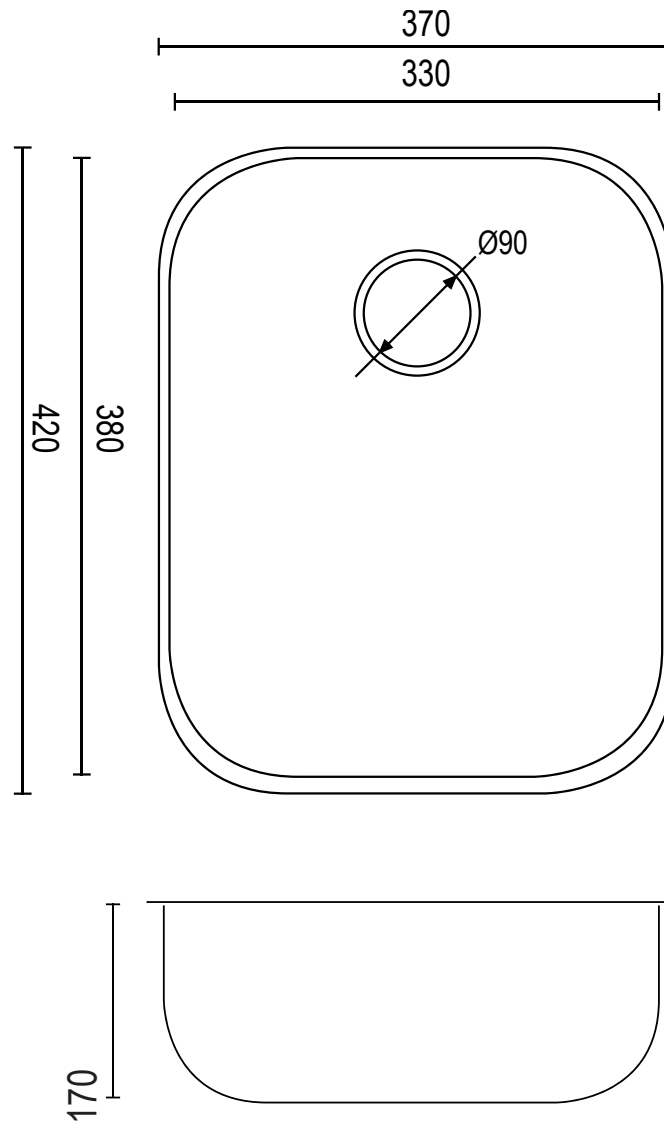

UPTOWN[®]
DOMESTIC

AB420

Overall Size: 420 x 370 x 170
Bowl Size: 380 x 330 x 170

- All bowls are manufactured from 18/10 stainless steel.
- All bowls supplied with Basket Strainer Waste.
- Polished Flange - suitable for topmount or undermount.
- rear waste