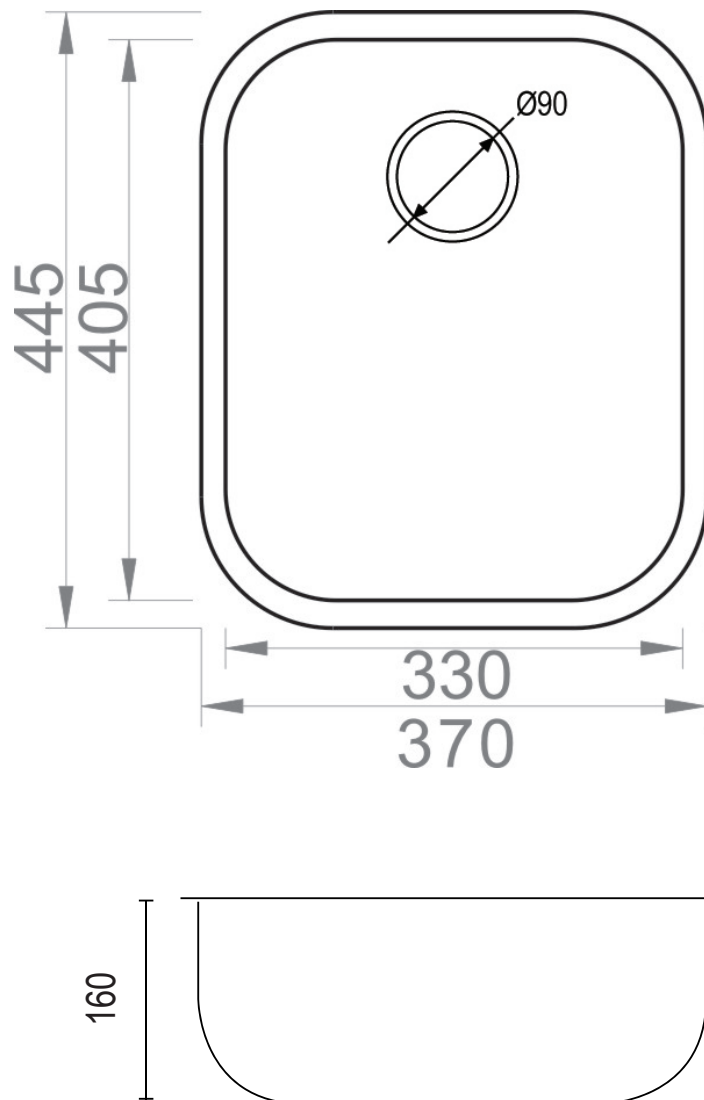

UPTOWN[®]
DOMESTIC

AB440

Overall Size: 445 x 365 x 160
Bowl Size: 405 x 330 x 160

- All bowls are manufactured from 18/10 stainless steel.
- All bowls supplied with Basket Strainer Waste.
- Polished Flange - suitable for topmount or undermount.
- rear waste