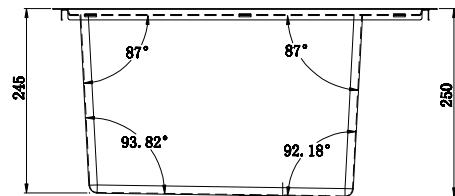

UPTOWN
CONTEMPORARY

Laundry Tub

UTR560

- Suitable for top-mount only (clips supplied).
- Made from **1.2mm 304** stainless steel.
- **250mm Deep** Radius bowl.
- **45 Litre** capacity.

VICTORIA
Interchange Sales & Marketing P/L
Unit 4/49 Corporate Blvd
Bayswater Vic 3153
Ph: 03 9729 6411
Fax: 03 9729 5722
Email: interchange@netspace.net.au
www.interchangesales.com.au