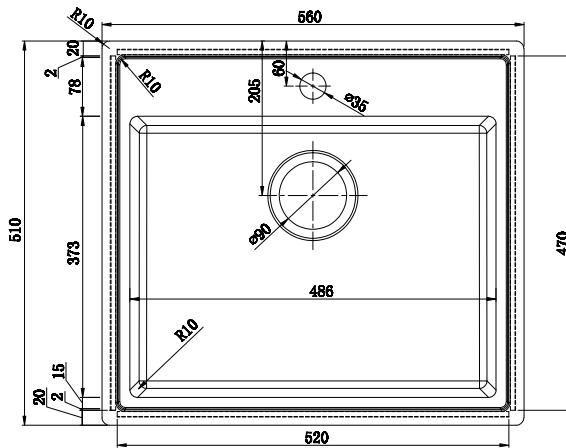

UPTOWN
CONTEMPORARY

Laundry Tub

UTR560

- Suitable for top-mount only (clips supplied).
- Made from **1.2mm 304** stainless steel.
- **250mm Deep** Radius bowl.
- **45 Litre** capacity.

VICTORIA
Interchange Sales & Marketing P/L
Unit 4/49 Corporate Blvd
Bayswater Vic 3153
Ph: 03 9729 6411
Fax: 03 9729 5722
Email: interchange@netspace.net.au
www.interchangesales.com.au