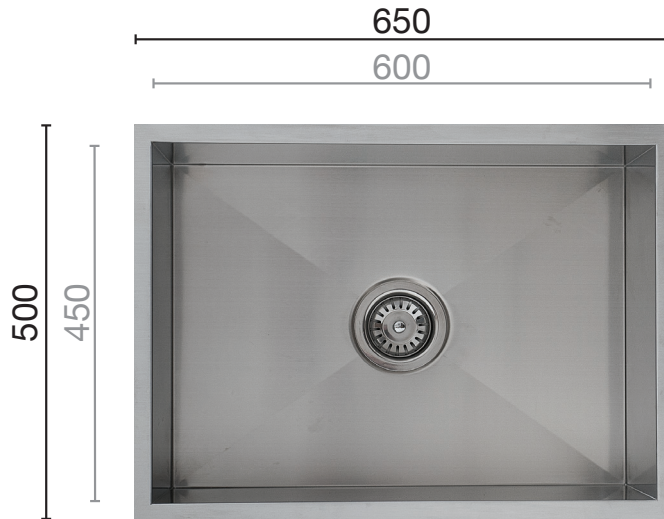

**UPTOWN**<sup>®</sup>  
CONTEMPORARY

*Mega Bowl - Square*

**UTS600**

- **300mm Deep**
- Suitable for **top-mount** or **under-mount**.
- Made from **1.2mm 18/10** stainless steel.
- Complete with 90mm designer basket waste.