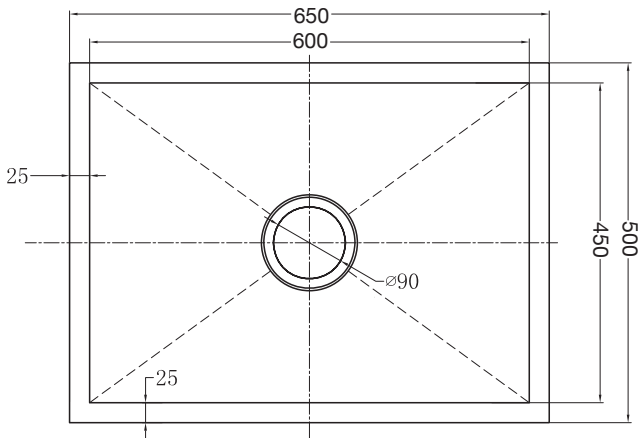

**UPTOWN**<sup>®</sup>  
CONTEMPORARY

*Mega Bowl - Square*

**UTS600**

- **300mm Deep**
- Suitable for **top-mount** or **under-mount**.
- Made from **1.2mm 18/10** stainless steel.
- Complete with 90mm designer basket waste.