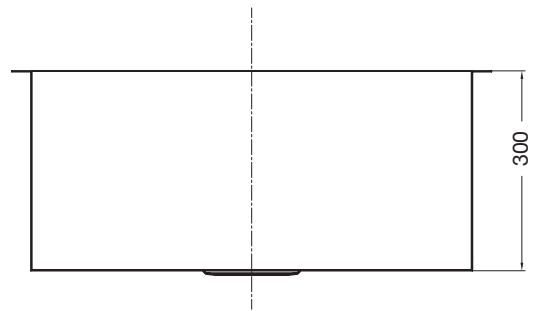

**UPTOWN**<sup>®</sup>  
CONTEMPORARY

*Mega Bowl - Square*

**UTS600**

- **300mm Deep**
- Suitable for **top-mount** or **under-mount**.
- Made from **1.2mm 18/10** stainless steel.
- Complete with 90mm designer basket waste.